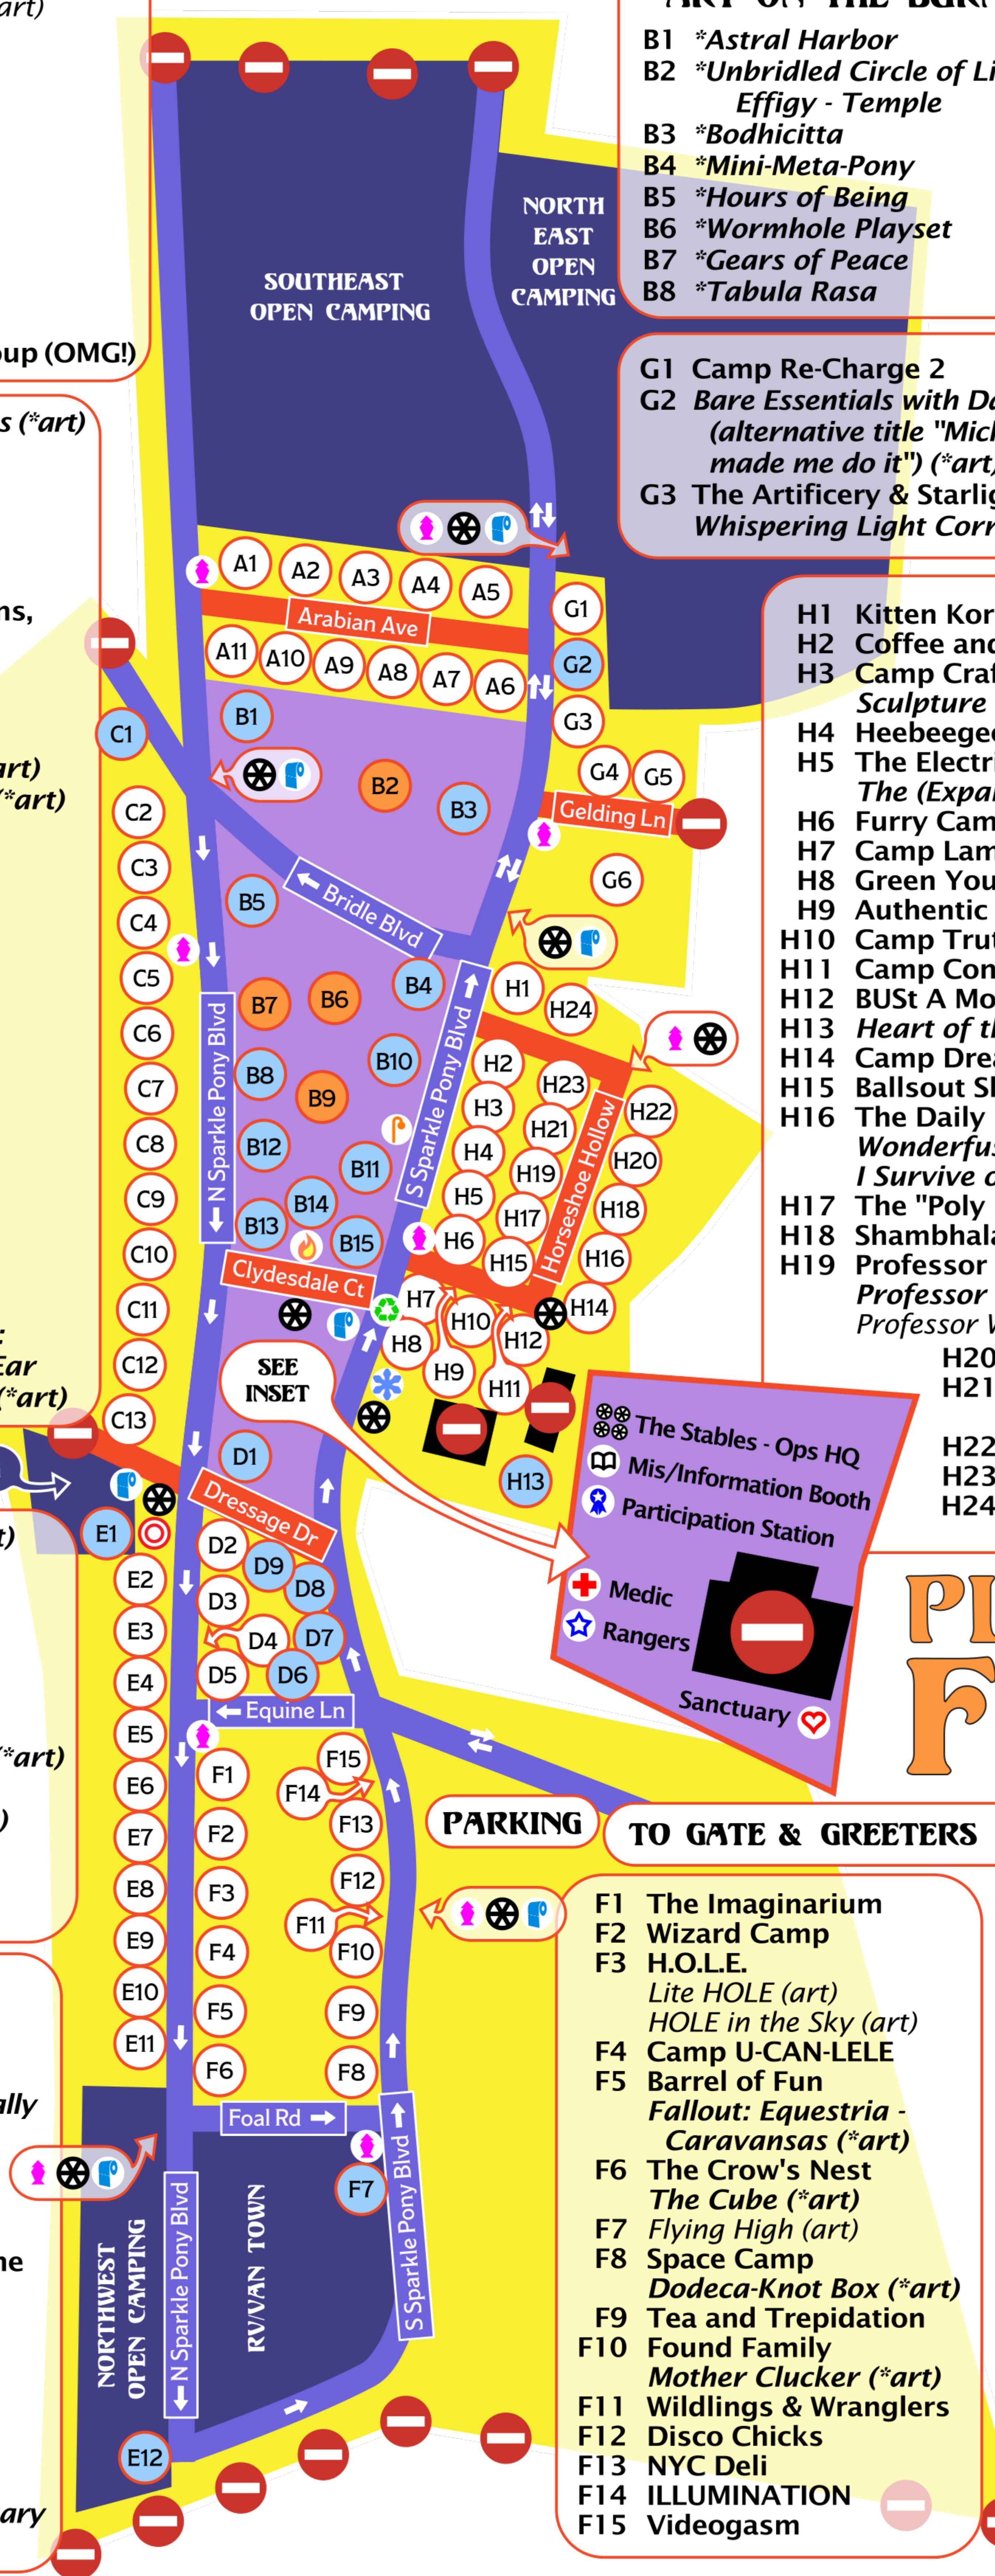

- G1 Camp Re-Charge 2
- G2 *Bare Essentials with David (alternative title "Michelangelo made me do it") (*art)*
- G3 The Artificery & Starlight Lounge
  Whispering Light Corridor (*art)
- G4 Camp Contact
- G5 Boom Chick Chick
- G6 BAR
  Between the Stars (*art)
  Flaming Willy (*art)
  Sybull (art)

- H1 Kitten Korral
- H2 Coffee and Contemplation
- H3 Camp Crafty Camp
  Sculpture Garden (*art)
- H4 Heebeegeebie Healers
- H5 The Electric Ribbon Chamber
  The (Expanded) Electric Ribbon Chamber (*art)
- H6 Furry Camp!
- H7 Camp Lamplighters
- H8 Green Your Burn
- H9 Authentic Simplicity
- H10 Camp Truth Booth
- H11 Camp Condiment
- H12 BUSt A Move
- H13 *Heart of the Woods (*art)*
- H14 Camp Dreadful
- H15 Ballsout Shelter
- H16 The Daily Bead
  Wonderfuse News (*art)
  I Survive on PB&J (*art)
- H17 The "Poly Haven"
- H18 Shambhala
- H19 Professor Willie's Theme Camp
  Professor Willie's 1960's Liquid Light Show (*art)
  Professor Willie's XXX AI Slide Show (art)
- H20 Pyramid People
- H21 Quityerbitchin'
  Dragon Scales! (*art)
- H22 Iguana Chill
- H23 ENM-o-Nees
- H24 Compliment Camp

1. ### MOBILE ART
2. *Art Cart
   - *Cosmic Sublimation
   - *Cloud Control Vehicle

PLAYA DEL FUEGO 2026

PARKING TO GATE & GREETERS

- F1 The Imaginarium
- F2 Wizard Camp
- F3 H.O.L.E.
  Lite HOLE (art)
  HOLE in the Sky (art)
- F4 Camp U-CAN-LELE
- F5 Barrel of Fun
  Fallout: Equestria - Caravansas (*art)
- F6 The Crow's Nest
  The Cube (*art)
- F7 *Flying High (art)*
- F8 Space Camp
  Dodeca-Knot Box (*art)
- F9 Tea and Trepidation
- F10 Found Family
  Mother Clucker (*art)
- F11 Wildlings & Wranglers
- F12 Disco Chicks
- F13 NYC Deli
- F14 ILLUMINATION
- F15 Videogasm

1. ### LEGEND
2. Event Grounds: DO NOT LEAVE THIS AREA - SERIOUSLY.
   - Burn Fields: No Camping
   - Drive Here: TWO WAY TRAFFIC
   - Drive Here: ONE WAY ONLY
   - Walking paths only
   - Do Not Enter
   - Portopotties
   - Shuttle Stop
   - Pink Lamp Callboxes
   - Ice Sales - Fri, Sat, Sun 11-12 & 5-6
   - Green Your Burn - Fri, Sat, Sun: 11-1 & 4-6, Mon: 10:30-12
   - Fire Pit / Ash Dump / Wood Pile
   - Lost N Found at Rangers
   - Lamplighters HQ
   - Center Camp
   - **Granted Art (*Bold Italics)**
   - *Community Art (Italics)*
   - **Theme Camps (Bold)**

SPEED LIMIT 5MPH